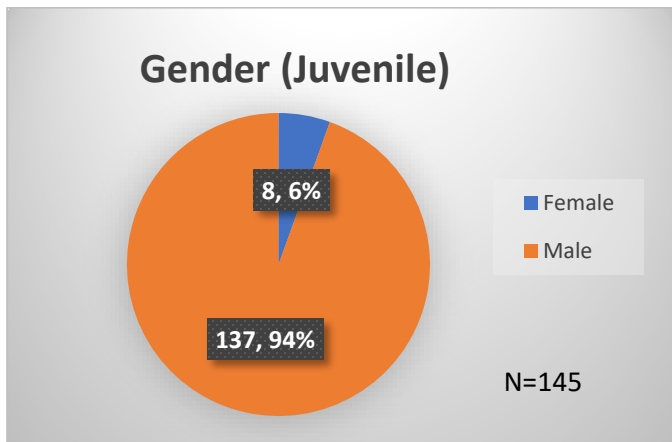

Daily Data Dashboard – April 9, 2024

Demographics for JTDC Population

Tuesday Morning Midnight Count

Total # of probation Involved youth¹: 1,316

¹ Probation Active: Any youth who is pending sentencing with an active social history, has been formally placed on probation or supervision with Cook County Juvenile Probation on the date of the report.

*Age, Gender and Race for Criminal Court population (N=2) is not represented in this report.

Daily Data Dashboard – April 9, 2024
Demographics for JTDC Population
Tuesday Morning Midnight Count