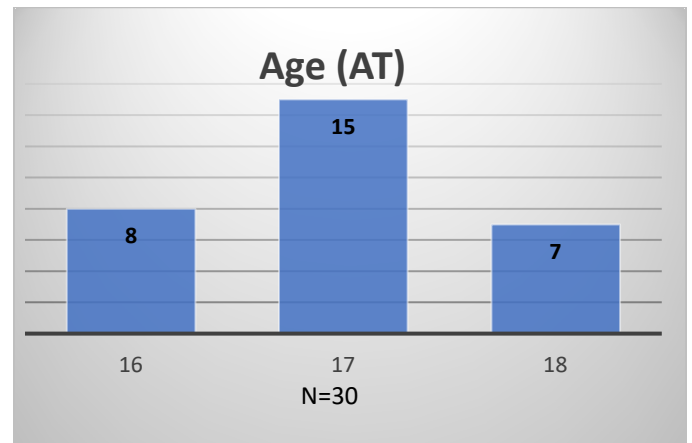

Daily Data Dashboard – April 9, 2024

Demographics for JTDC Population

Tuesday Morning Midnight Count

Total # of probation Involved youth¹: 1,316

¹ Probation Active: Any youth who is pending sentencing with an active social history, has been formally placed on probation or supervision with Cook County Juvenile Probation on the date of the report.

*Age, Gender and Race for Criminal Court population (N=2) is not represented in this report.

Daily Data Dashboard – April 9, 2024
Demographics for JTDC Population
Tuesday Morning Midnight Count