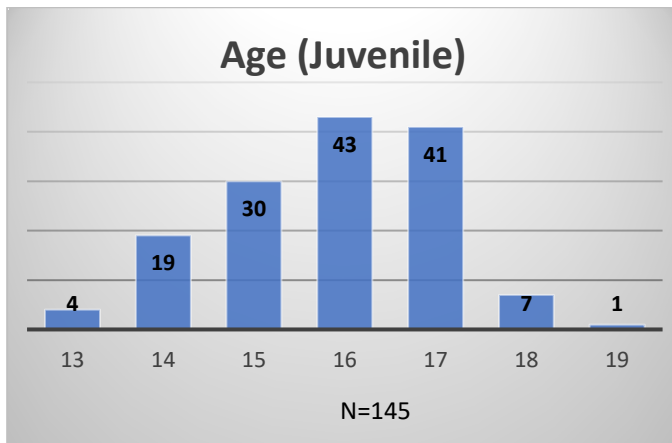

Daily Data Dashboard – April 9, 2024

Demographics for JTDC Population

Tuesday Morning Midnight Count

Total # of probation Involved youth¹: 1,316

¹ Probation Active: Any youth who is pending sentencing with an active social history, has been formally placed on probation or supervision with Cook County Juvenile Probation on the date of the report.

*Age, Gender and Race for Criminal Court population (N=2) is not represented in this report.

Daily Data Dashboard – April 9, 2024
Demographics for JTDC Population
Tuesday Morning Midnight Count