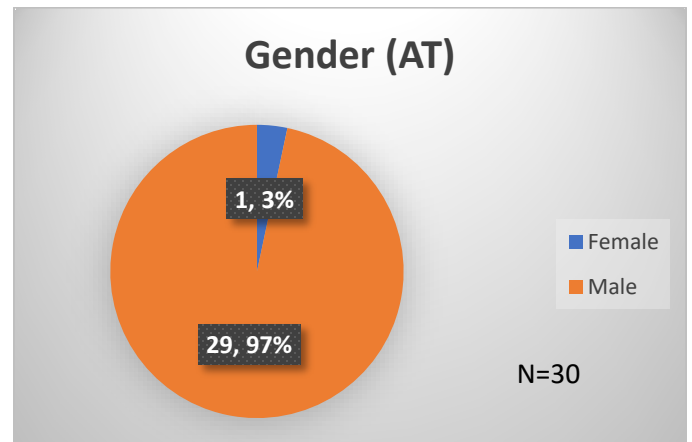

Daily Data Dashboard – April 9, 2024

Demographics for JTDC Population

Tuesday Morning Midnight Count

Total # of probation Involved youth¹: 1,316

¹ Probation Active: Any youth who is pending sentencing with an active social history, has been formally placed on probation or supervision with Cook County Juvenile Probation on the date of the report.

*Age, Gender and Race for Criminal Court population (N=2) is not represented in this report.

Daily Data Dashboard – April 9, 2024
Demographics for JTDC Population
Tuesday Morning Midnight Count