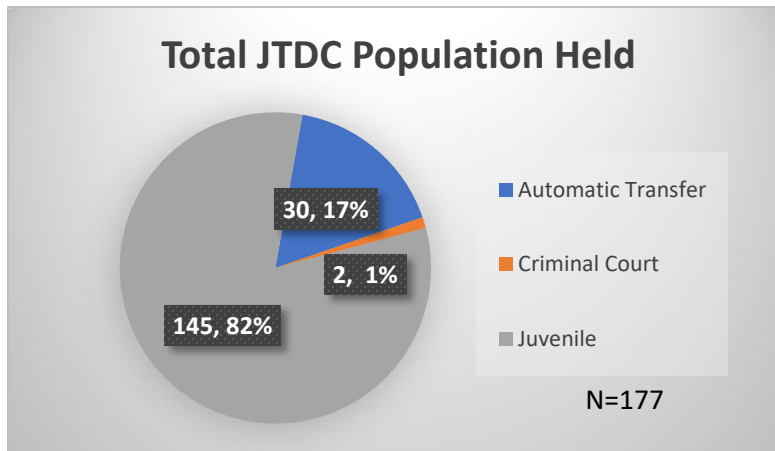

Daily Data Dashboard – April 9, 2024

Demographics for JTDC Population

Tuesday Morning Midnight Count

Total # of probation Involved youth¹: 1,316

¹ Probation Active: Any youth who is pending sentencing with an active social history, has been formally placed on probation or supervision with Cook County Juvenile Probation on the date of the report.

*Age, Gender and Race for Criminal Court population (N=2) is not represented in this report.

Daily Data Dashboard – April 9, 2024
Demographics for JTDC Population
Tuesday Morning Midnight Count